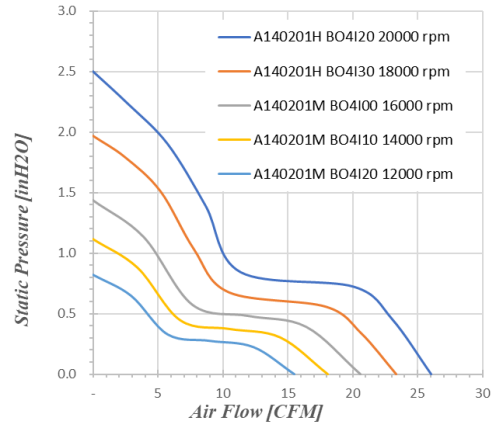

iWater Fan 40*40*20 MM IP68 Rating

Dustproof & Waterproof Fan Series

DIMENSION DRAWING

UNIT: $\frac{\text{mm}}{\text{(INCH)}}$

- Housing : Plastic (UL 94V-0)
- Impeller : Plastic (UL 94V-0)
- Bearing : Ball bearing
- Lead Wires : UL10368 AWG26 OR Equivalent
- Mass : 47g

Product Type	Model No.		Control Type	Bearing Type	Voltage	Operating Voltage Range	Operating Temp.	Speed	Current	Power	Airflow		Perssure		Noise
					VDC	VDC	°C				R.P.M	A	W	CFM	
4020 12V IP68系列	A140201H	BO4I20	+/-FG/PWM	Ball	12	7~13.8	-10~70	20000	0.950	11.4	26.03	0.74	2.50	63.52	56.4
	A140201H	BO4I30	+/-FG/PWM	Ball	12	7~13.8	-10~70	18000	0.720	8.6	23.32	0.66	1.97	49.99	54.2
	A140201M	BO4I00	+/-FG/PWM	Ball	12	7~13.8	-10~70	16000	0.510	6.1	20.59	0.58	1.43	36.42	52.4
	A140201M	BO4I10	+/-FG/PWM	Ball	12	7~13.8	-10~70	14000	0.320	3.8	18.07	0.51	1.11	28.30	49.0
	A140201M	BO4I20	+/-FG/PWM	Ball	12	7~13.8	-10~70	12000	0.215	2.6	15.49	0.44	0.82	20.79	45.7