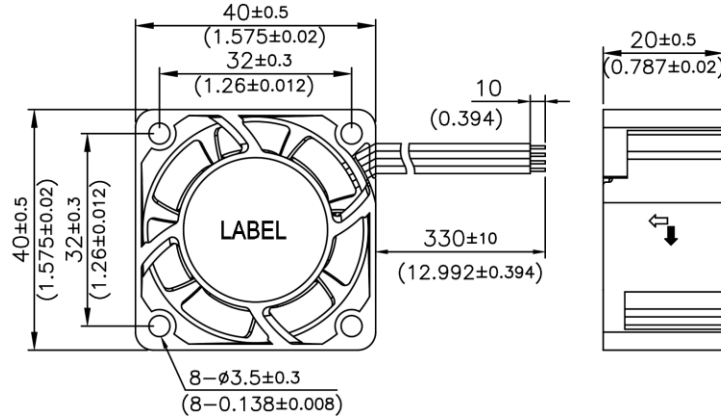

iWater Fan 40*40*20 MM IP68 Rating

Dustproof & Waterproof Fan Series

DIMENSION DRAWING

UNIT: $\frac{\text{mm}}{\text{(INCH)}}$

- Housing : Plastic (UL 94V-0)
- Impeller : Plastic (UL 94V-0)
- Bearing : Ball bearing
- Lead Wires : UL10368 AWG26 OR Equivalent
- Mass : 47g

Product Type	Model No.		Control Type	Bearing Type	Voltage	Operating Voltage Range	Operating Temp.	Speed	Current	Power	Airflow		Perssure		Noise
					VDC	VDC	°C				R.P.M	A	W	CFM	
4020 12V IP68系列	A140201H	BO4I20	+/-FG/PWM	Ball	12	7~13.8	-10~70	20000	0.950	11.4	26.03	0.74	2.50	63.52	56.4
	A140201H	BO4I30	+/-FG/PWM	Ball	12	7~13.8	-10~70	18000	0.720	8.6	23.32	0.66	1.97	49.99	54.2
	A140201M	BO4I00	+/-FG/PWM	Ball	12	7~13.8	-10~70	16000	0.510	6.1	20.59	0.58	1.43	36.42	52.4
	A140201M	BO4I10	+/-FG/PWM	Ball	12	7~13.8	-10~70	14000	0.320	3.8	18.07	0.51	1.11	28.30	49.0
	A140201M	BO4I20	+/-FG/PWM	Ball	12	7~13.8	-10~70	12000	0.215	2.6	15.49	0.44	0.82	20.79	45.7